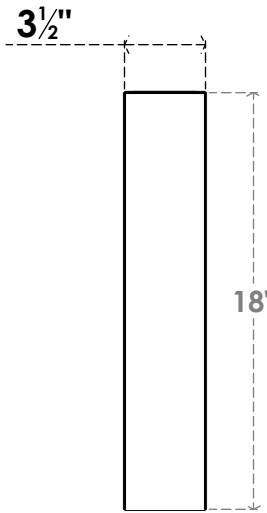

ITEM NUMBER: BRCPC035X06000X18000TRA

3 1/2"W X 6"D X 18"H TRADITIONAL ARCHITECTURAL GRADE PVC CLOSED KNEE BRACE

SIDE PROFILE

FRONT PROFILE

ISOMETRIC

EKENA MILLWORK
2300 WEST MAIN ST.
CLARKSVILLE, TX 75426
TOLL FREE: 866-607-0453
WWW.EKENAMILLWORK.COM