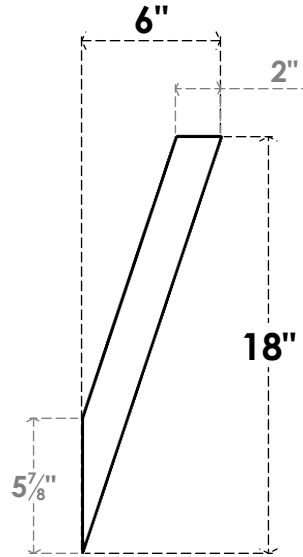

ITEM NUMBER: BRCPC035X06000X18000TRA

3 1/2"W X 6"D X 18"H TRADITIONAL ARCHITECTURAL GRADE PVC CLOSED KNEE BRACE

SIDE PROFILE

FRONT PROFILE

ISOMETRIC

EKENA MILLWORK
2300 WEST MAIN ST.
CLARKSVILLE, TX 75426
TOLL FREE: 866-607-0453
WWW.EKENAMILLWORK.COM